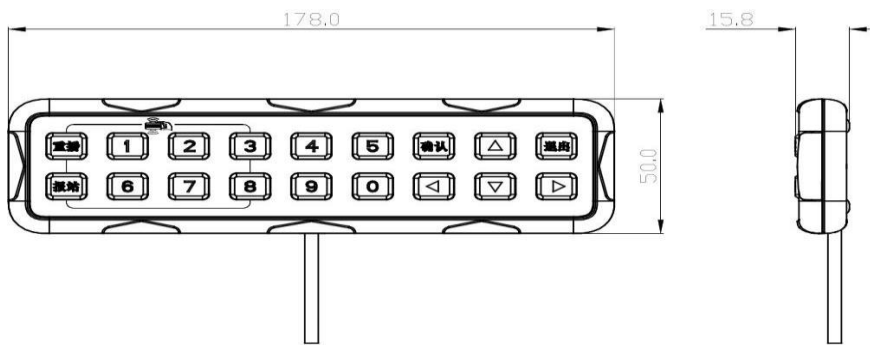

# CP5 Specification

1 Dimensions

1.1 External keyboard

2 Product specification

Function	Technical item	Technical indicators
Display screen	Size	10.1 inches
	Resolution	1024*600
	Touch screen	capacitive screen
	Brightness	450cd/m2
	Contrast	800:1
	Viewing angle	70/70/50/70 (Typ) (Left/Right/Up/Down)
Function	Trumpet	built-in3W/4Ω
	Video input	1 channel VGA input
		1 channel AHD input
		1 channel CVBS input
	Keyboard	Support external keyboard
Support non-contact 13.56MHzIC card (M1/CPU)		

		card)
	Mic	external megaphone
	I0	1Road reversing signal input
<b>working environment</b>	Operating Voltage	12V
	Typical power consumption	7W
	Size	258mm*162mm*43mm (without bracket)
	Storage temperature	-30°C-80°C
	Operating temperature	-30°C-70°C