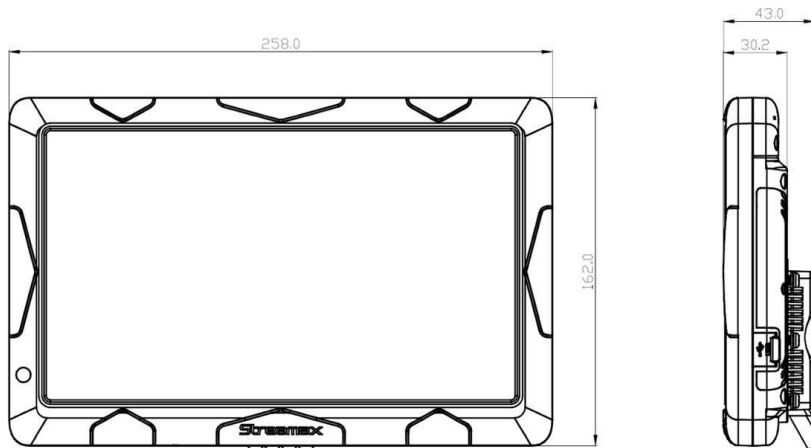

# CP5 Specification

1 Dimensions

1.1 External keyboard

2 Product specification

Function	Technical item	Technical indicators
Display screen	Size	10.1 inches
	Resolution	1024*600
	Touch screen	capacitive screen
	Brightness	450cd/m2
	Contrast	800:1
	Viewing angle	70/70/50/70 (Typ) (Left/Right/Up/Down)
Function	Trumpet	built-in3W/4Ω
	Video input	1 channel VGA input
		1 channel AHD input
		1 channel CVBS input
	Keyboard	Support external keyboard
Support non-contact 13.56MHzIC card (M1/CPU)		

		card)
	Mic	external megaphone
	I0	1Road reversing signal input
<b>working environment</b>	Operating Voltage	12V
	Typical power consumption	7W
	Size	258mm*162mm*43mm (without bracket)
	Storage temperature	-30°C-80°C
	Operating temperature	-30°C-70°C