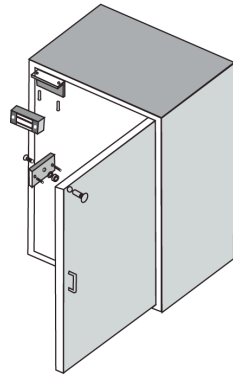

AX-M120

Magnetic Lock Wiring

► Specification

Model	Size (unit:mm)	Magnetic Plate (unit:mm)	Voltage	Current	Holding Force	Door
AX-M120	80Lx39.5Wx24.5H	75Lx32Wx10H	12VDC	12V/240mA	60kg(120Lbs)	Single Door

► Dimension

Installation

Demonstration of Standard Installation

Demonstration of Z Bracket Installation

Demonstration of UL Bracket Installation