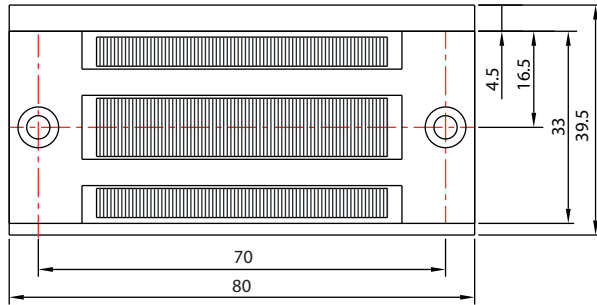

AX-M120

Magnetic Lock Wiring

► Specification

Model	Size (unit:mm)	Magnetic Plate (unit:mm)	Voltage	Current	Holding Force	Door
AX-M120	80Lx39.5Wx24.5H	75Lx32Wx10H	12VDC	12V/240mA	60kg(120Lbs)	Single Door

► Dimension

Installation

Demonstration of Standard Installation

Demonstration of Z Bracket Installation

Demonstration of UL Bracket Installation