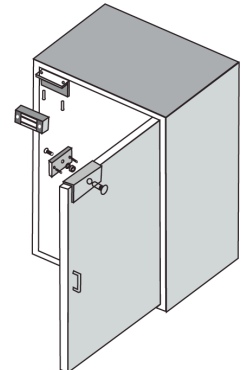

AX-M120

Magnetic Lock Wiring

► Specification

Model	Size (unit:mm)	Magnetic Plate (unit:mm)	Voltage	Current	Holding Force	Door
AX-M120	80Lx39.5Wx24.5H	75Lx32Wx10H	12VDC	12V/240mA	60kg(120Lbs)	Single Door

► Dimension

Installation

Demonstration of Standard Installation

Demonstration of Z Bracket Installation

Demonstration of UL Bracket Installation