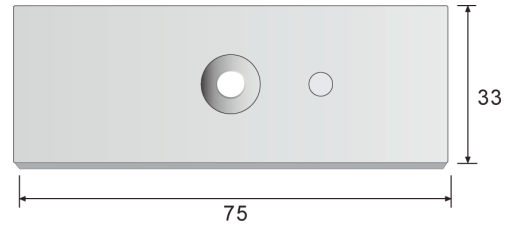

AX-M120

Magnetic Lock Wiring

► Specification

Model	Size (unit:mm)	Magnetic Plate (unit:mm)	Voltage	Current	Holding Force	Door
AX-M120	80Lx39.5Wx24.5H	75Lx32Wx10H	12VDC	12V/240mA	60kg(120Lbs)	Single Door

► Dimension

Installation

Demonstration of Standard Installation

Demonstration of Z Bracket Installation

Demonstration of UL Bracket Installation