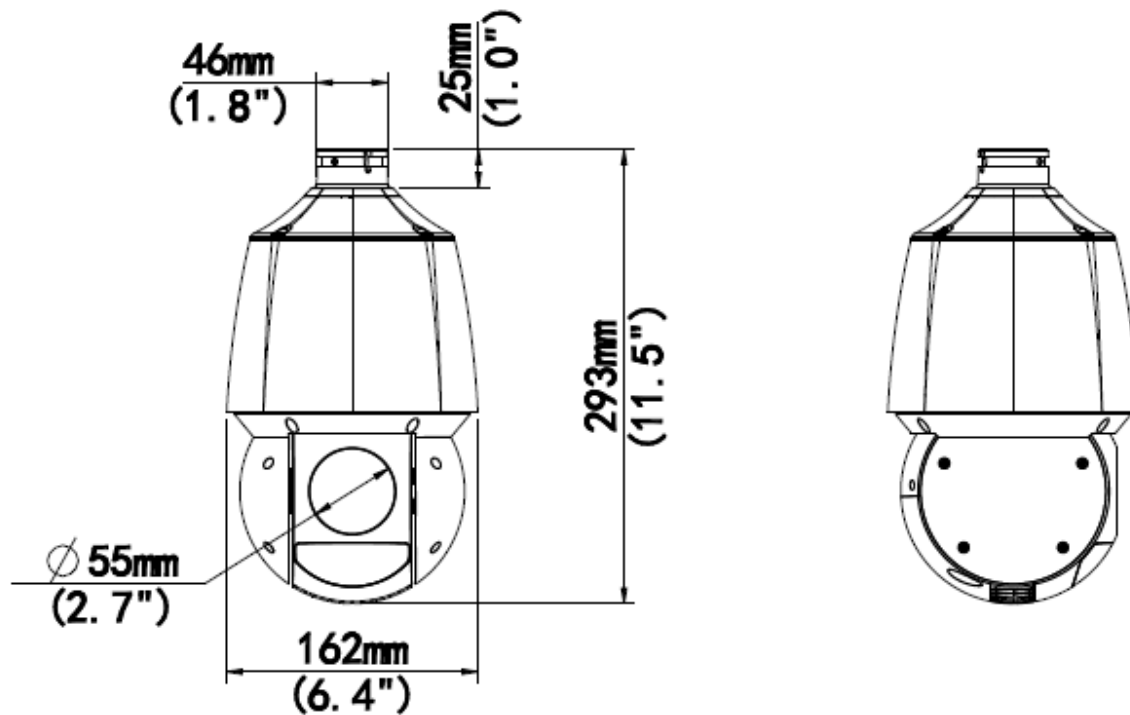

General	
Power	DC12V (±25%), PoE+(IEEE 802.3at)
	Power consumption: MAX 20W
Power Interface	Ø 5.5mm coaxial power plug
Dimensions (Ø x H)	Ø162 x 293mm (Ø6.4" x 11.5")
Weight	1.79kg (3.95lb)
Working Environment	-40°C ~ 65°C (-40°F ~ 149°F), Humidity: ≤95% RH (non-condensing)
Storage Environment	-40°C ~ 70°C (-40°F ~ 158°F), Humidity: ≤95% RH (non-condensing)
Surge Protection	6KV
Reset Button	Support
Protection	Ingression protection: IP66 (IEC 60529:1989+AMD1:1999+AMD2:2013)

Dimensions