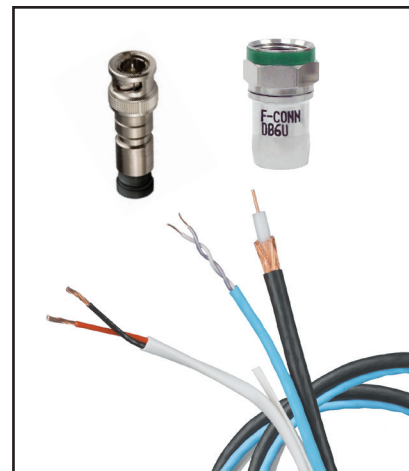

Coaxes for CCTV

CCTV Coax Type				# of Pairs	AWG of Copper Pair #1	AWG of Copper Pair #2	Siamese Construction	Belden Part Number	
RG-Type	AWG	Conductor & Shielding Material	% Coverage					Non-Plenum	Plenum
Mini RG-59	25	Bare Copper	95%	1	20	–	√	579945	679948
RG-59/U	20	Bare Copper	93%	–	–	–	–	543945	643948
RG-59/U	20	Bare Copper	95%	1	18	–	√	549945	649948
RG-6/U	18	Bare Copper	95%	–	–	–	–	533945	633948
RG-6/U	18	Bare Copper	95%	1	18	–	√	539945	639948
RG-11/U	14	Bare Copper	95%	–	–	–	–	513945	613948