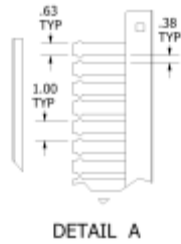

- Provides Vertical Cable Management between equipment racks.
- Finger duct with cover
- Finish:
Black Powder Coat

PART NUMBER	HEIGHT	WIDTH	DEPTH
VCMFDR4X4	75.00	4.0	4.0

THIS DRAWING AND ALL INFORMATION CONTAINED HEREIN IS THE PROPERTY OF BELDEN. ANY USE, COPY OR REPRODUCTION OF THIS MATERIAL WITHOUT PRIOR WRITTEN PERMISSION FROM BELDEN IS PROHIBITED.

VCMFDR4X4

VERTICAL CABLE MANAGER
TECHNICAL SPECIFICATION