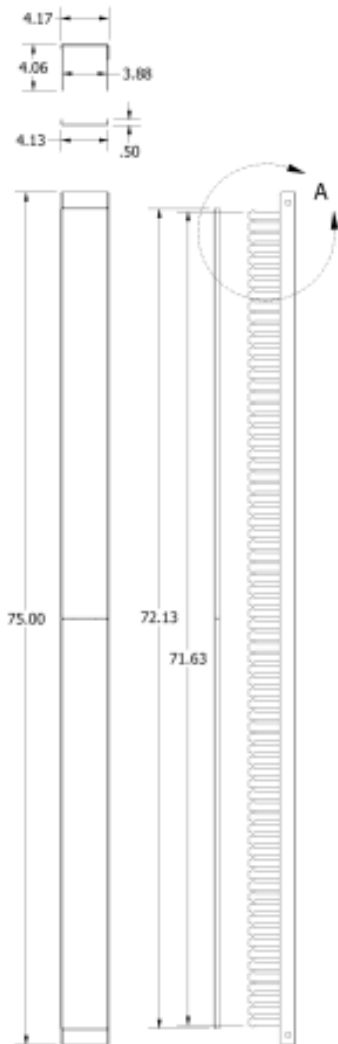

- Provides Vertical Cable Management between equipment racks.
- Finger duct with cover
- Finish:
Black Powder Coat

PART NUMBER	HEIGHT	WIDTH	DEPTH
VCMFDR4X4	75.00	4.0	4.0

THIS DRAWING AND ALL INFORMATION CONTAINED HEREIN IS THE PROPERTY OF BELDEN. ANY USE, COPY OR REPRODUCTION OF THIS MATERIAL WITHOUT PRIOR WRITTEN PERMISSION FROM BELDEN IS PROHIBITED.

VCMFDR4X4

VERTICAL CABLE MANAGER
TECHNICAL SPECIFICATION