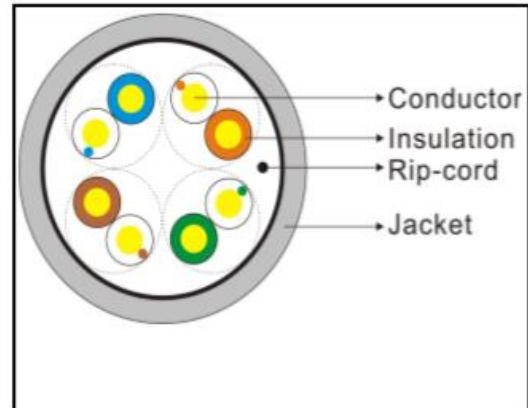

MODELO	MAXICABLE
DESCRIPCION	CABLE UTP CAT5E MAXICABLE NEGRO CCA 305MTS

CATEGORY 5E TWISTED CABLE

General Features

- Available in 8 circuits (4 twisted pairs)
- Standard wires colours: Blue/Blue-white, Orange/Orange-white, Green/Green-white and Brown/Brown-white
- Available with/without shielding(UTP)
- Solid wire (0.48CCA)
- HDPE insulator(Recycle)
- PVC jacket(Recycle)
- Frequency: Maximun 100MHz
- Operating temperature: -20°C to +75°C

Electrical Features

- DC-Loop resistance: $\leq 0.095\Omega/m$
- Propagation speed: 0.64
- Propagation delay: 4.80-5.30 ns/m
- Delay skew < 100MHz < 0.20 ns/m
- Capacitance: 5,6 nF/100M
- Return Loss(Min.at 250MHz): 15.60 dB
- Attenuation:(Min.at 250MHz): 39.40 dB
- Meet EIA/TIA 568 B.2, EN 50173-1, ISO/IEC 11801