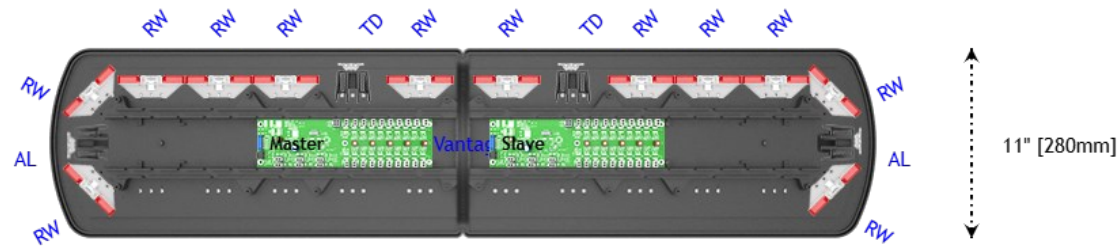

Part Number: 12-52165-ED
Series/Length: 12+ Pro Vantage Series, 48.0" [1220 mm]
Description: 12 Red/White Ice Optic Dual Color LED | 4 White Worklamps

Options

Cable: 15' (Standard Wiring with Pigtail)
 Cable Hole Exit: Left Side
 Mounting: 12+ Adjustable Foot
 Arrowstik: No
 Controller: No
 DOT Strip: No
 Photo Cell: No
 Solar Panel: No

Special Instructions

need dual color flash patterns

FRONT OF VEHICLE

Top Lenses

Bottom Lenses

REAR OF VEHICLE

Vehicle specific straps are ordered separately