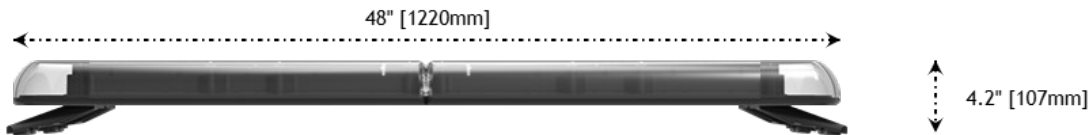

Part Number: 12-52165-ED
Series/Length: 12+ Pro Vantage Series, 48.0" [1220 mm]
Description: 12 Red/White Ice Optic Dual Color LED | 4 White Worklamps

Options

Cable: 15' (Standard Wiring with Pigtail)
 Cable Hole Exit: Left Side
 Mounting: 12+ Adjustable Foot
 Arrowstik: No
 Controller: No
 DOT Strip: No
 Photo Cell: No
 Solar Panel: No

Special Instructions

need dual color flash patterns

FRONT OF VEHICLE

Top Lenses

Bottom Lenses

REAR OF VEHICLE

Vehicle specific straps are ordered separately