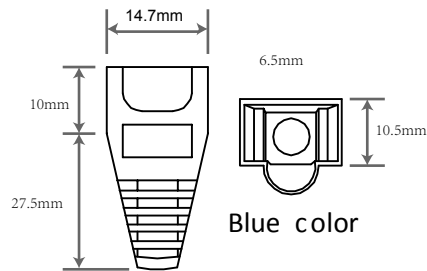

## Physical Characteristics

|             |                      |
|-------------|----------------------|
| Type        | Plastic cover        |
| Application | Connector protection |
| Plug type   | RJ45                 |