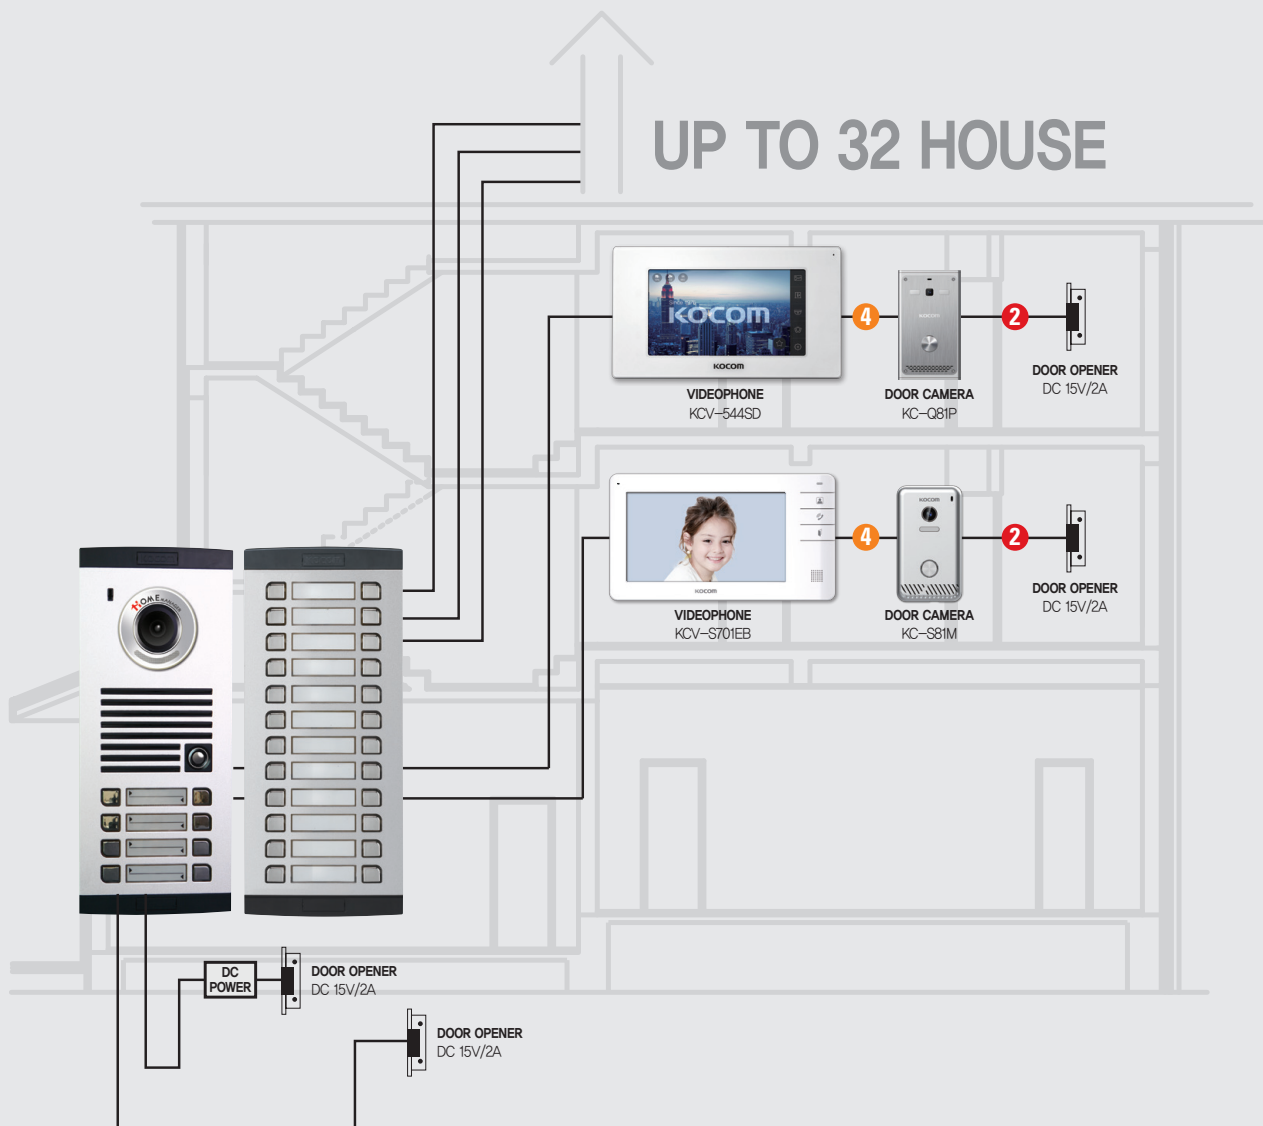

[4 WIRE VIDEO SYSTEM FOR VILLA]

4 WIRE VIDEO SYSTEM FOR VILLA

KVL-C304i + KEL-212 > UP TO 16 HOUSE

DIAGRAM

KVL-TC308i + KEL-T324 > UP TO 32 HOUSE

4 WIRE VIDEO SYSTEM FOR VILLA

Multi Entry Panel Camera

KVL-C302i / C303i / C304i / TC306i / TC308i

FUNCTION

- Mutual call with residents
- Easy & simple installation
- Door Open by I-Button Key (Dallas Chip) *optional
- Up to 1,300 numbers of I-Button Key registration
- White LED for visitor recognition at night

- Button type :
 - KVL-C302i : Direct 2 push button type
 - KVL-C303i : Direct 3 push button type
 - KVL-C304i : Direct 4 push button type
 - KVL-TC306i : Direct 6 push button type
 - KVL-TC308i : Direct 8 push button type

Camera Angle	Diagonal 81° (angle adjustable)
AGC Control	Auto
BLC	Auto
Body Material	METAL (Zn, Al)
Min. illumination	0.1 Lux (LED On)
Mount type	Flush Mount
Dimension (mm)	125(W) x 290(H) 48.4(D) mm

CONNECTABLE PRODUCT