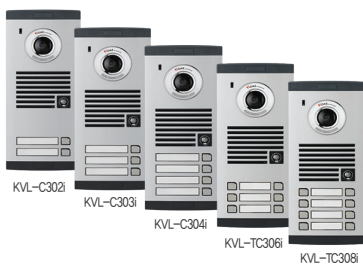

Camera Angle	Diagonal 81° (angle adjustable)
AGC Control	Auto
BLC	Auto
Body Material	METAL (Zn, Al)
Min. illumination	0.1 Lux (LED On)
Mount type	Flush Mount
Dimension (mm)	125(W) x 290(H) 48.4(D) mm

CONNECTABLE PRODUCT

CONNECTABLE PRODUCT

PRODUCT LINE UP

KVL-C30X Series (Video Lobbyphone)

Extension Panel

SYSTEM CONFIGURATION (UP TO 40 HOUSE)