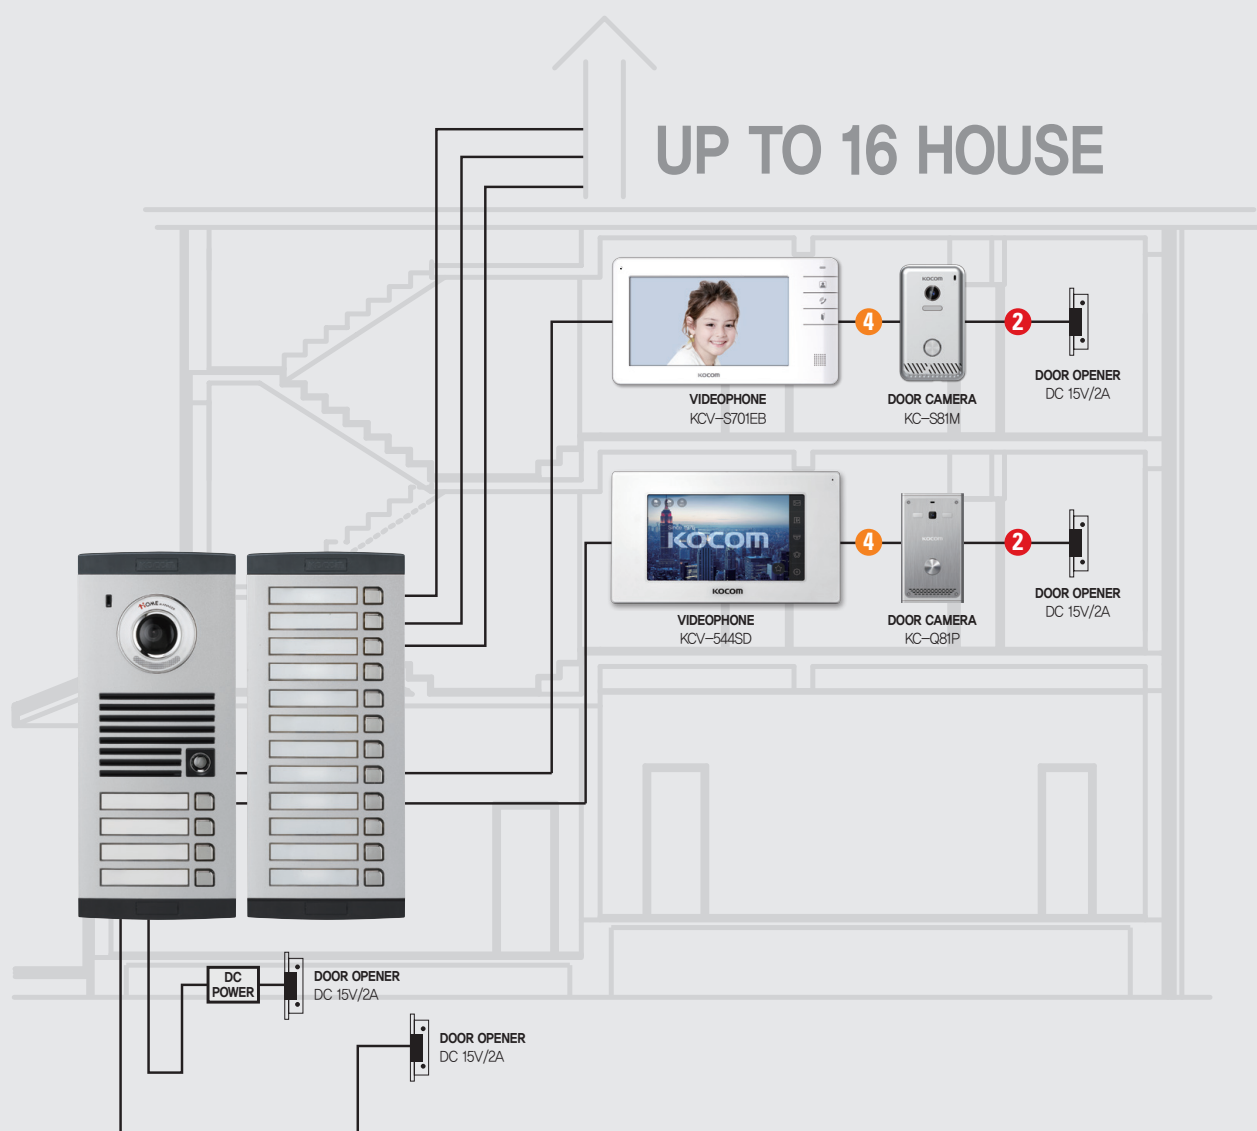

[4 WIRE VIDEO SYSTEM FOR VILLA]

4 WIRE VIDEO SYSTEM FOR VILLA

KVL-C304i + KEL-212 > UP TO 16 HOUSE

DIAGRAM

KVL-TC308i + KEL-T324 > UP TO 32 HOUSE

4 WIRE VIDEO SYSTEM FOR VILLA

Multi Entry Panel Camera

KVL-C302i / C303i / C304i / TC306i / TC308i

FUNCTION

- Mutual call with residents
- Easy & simple installation
- Door Open by I-Button Key (Dallas Chip) *optional
- Up to 1,300 numbers of I-Button Key registration
- White LED for visitor recognition at night

- Button type :
 - KVL-C302i : Direct 2 push button type
 - KVL-C303i : Direct 3 push button type
 - KVL-C304i : Direct 4 push button type
 - KVL-TC306i : Direct 6 push button type
 - KVL-TC308i : Direct 8 push button type

Camera Angle	Diagonal 81° (angle adjustable)
AGC Control	Auto
BLC	Auto
Body Material	METAL (Zn, Al)
Min. illumination	0.1 Lux (LED On)
Mount type	Flush Mount
Dimension (mm)	125(W) x 290(H) 48.4(D) mm

CONNECTABLE PRODUCT