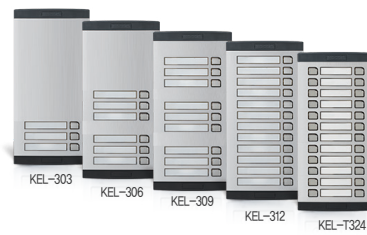

CONNECTABLE PRODUCT

PRODUCT LINE UP

KVL-C30X Series (Video Lobbyphone)

Extension Panel

SYSTEM CONFIGURATION (UP TO 40 HOUSE)