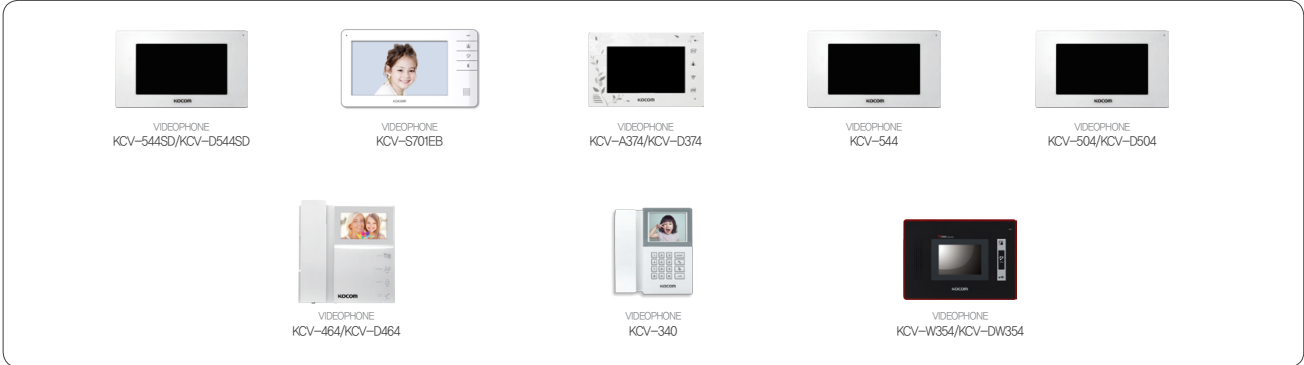

- EXTENSION PANEL
 - KEL-303: Direct 3 push button type
 - KEL-306: Direct 6 push button type
 - KEL-309: Direct 9 push button type
 - KEL-212: Direct 12 push button type
 - KEL-T324: Direct 24 push button type

Camera Angle	Diagonal 81° (angle adjustable)
AGC Control	Auto
BLC	Auto
Body Material	METAL (Zn, Al)
Min. illumination	0.1 Lux (LED On)
Mount type	Flush Mount
Dimension (mm)	125(W) x 290(H) 48.4(D) mm

CONNECTABLE PRODUCT