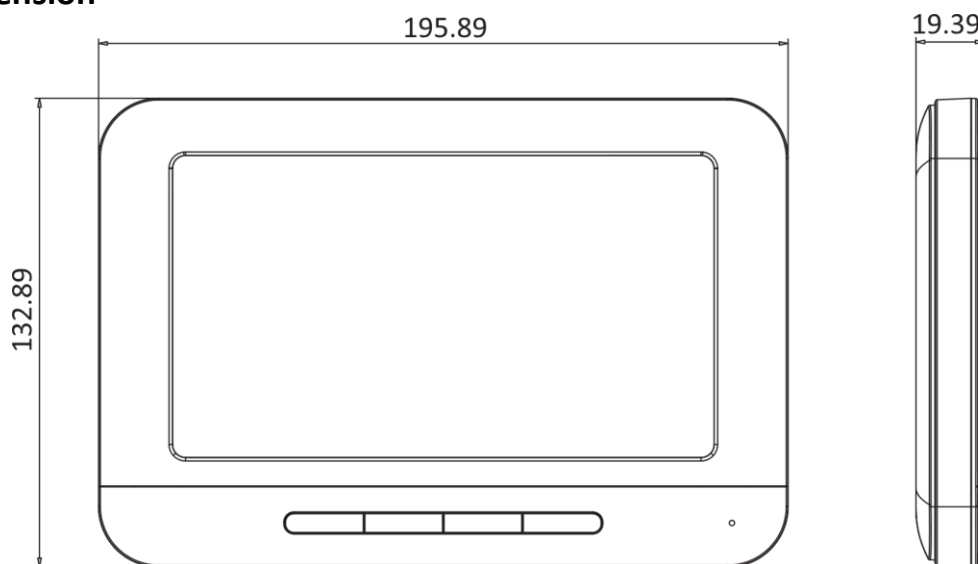

▪ **Specification**

Display parameters	
Display Resolution	800 × 480
Display Screen	7-Inch Colorful TFT LCD
Operation Method	Physical Button
Audio parameters	
Audio Input	Built-in Omnidirectional Microphone
Audio Output	Built-in Loudspeaker
Audio Quality	Noise Suppression and Echo Cancellation
General	
Power Supply	12 VDC
Power Consumption	≤ 5 W
Working temperature	-10° C to + 55° C (14° F to 131° F)
Working humidity	10% to 90%
Dimensions (L x W x H)	195.8 mm × 132.8 mm × 18.39 mm (7.7" × 5.2" × 0.7")
Door station	
Power supply	12 VDC

▪ **Available Model**

DS-KH2220

▪ **Dimension**

Unit:mm