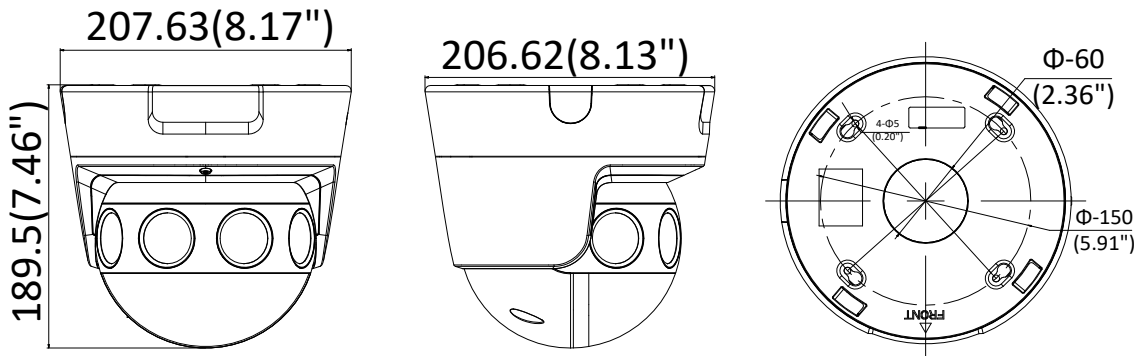

Dimension

Accessory

Unit: mm

Cap (Included)

Distributed by

HIKVISION®

Headquarters

No.555 Qianmo Road, Binjiang District,
Hangzhou 310051, China
T +86-571-8807-5998
overseasbusiness@hikvision.com

Hikvision USA
T +1-909-895-0400
sales.usa@hikvision.com

Hikvision Australia
T +61-2-8599-4233
salesau@hikvision.com

Hikvision India
T +91-22-28469900
sales@pramahikvision.com

Hikvision Canada
T +1-866-200-6690
sales.canada@hikvision.com

Hikvision Thailand
T +662-275-9949
sales.thailand@hikvision.com

Hikvision Europe
T +31-23-5542770
sales.eu@hikvision.com

Hikvision Italy
T +39-0438-6902
info.it@hikvision.com

Hikvision Brazil
T +55 11 3318-0050
Latam.support@hikvision.com

Hikvision Turkey
T +90 (216)521 7070- 7074
sales.tr@hikvision.com

Hikvision Malaysia
T +601-7652-2413
sales.my@hikvision.com

Hikvision UK & Ireland
T +01628-902140
sales.uk@hikvision.com

Hikvision South Africa
Tel: +27 (10) 0351172
sale.africa@hikvision.com

Hikvision France
T +33(0)1-85-330-450
info.fr@hikvision.com

Hikvision Kazakhstan
T +7-727-9730667
nikia.panfilov@hikvision.ru

Hikvision Vietnam
T +84-974270888
sales.vt@hikvision.com

Hikvision UAE
T +971-4-4432090
salesme@hikvision.com

Hikvision Singapore
T +65-6684-4718
sg@hikvision.com

Hikvision Spain
T +34-91-737-16-55
info.es@hikvision.com

Hikvision Tashkent
T +99-87-1238-9438
uzb@hikvision.ru

Hikvision Hong Kong
T +852-2151-1761
info.hk@hikvision.com

Hikvision Russia
T +7-495-669-67-99
saleru@hikvision.com

Hikvision Korea
T +82-(0)31-731-8817
sales.korea@hikvision.com

Hikvision Poland
T +48-22-460-01-50
info.pl@hikvision.com

Hikvision Indonesia
T +62-21-2933759
Sales.Indonesia@hikvision.com