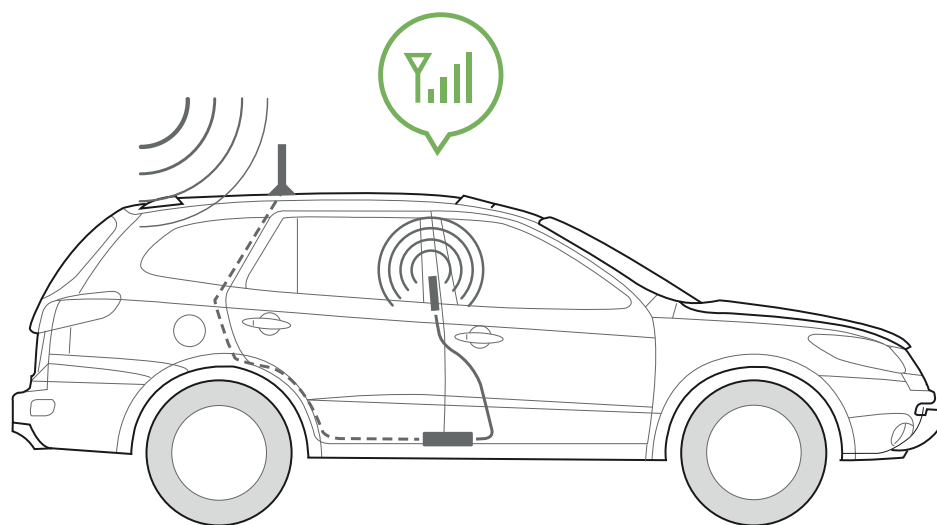

UP TO 7,500 sq. ft. COVERAGE

UP TO 5,000 sq. ft. COVERAGE

UP TO 1,500 sq. ft. COVERAGE

How to boost a cell signal

Signal boosters increase cell signal by collecting signals with a powerful antenna, delivering those signals to the booster, amplifying the cell signals so your devices receive them, and delivering your device's boosted signals back to the cell tower.

1 RECEIVES SIGNAL

The powerful antenna reaches out to access a voice and 4G/3G data signal, and delivers it to the booster.

2 BOOST SIGNAL

The booster receives the signal, amplifies it, and serves as a relay between your phone and the nearest cell tower.

3 BROADCASTS SIGNAL

Your devices get a stronger signal, and calls and data are fed through the booster back to the network.

How it Works

MOBILE

Dropped calls and slow data are generally caused by three things: distance from a cell tower, the frame of the vehicle itself, or obstruction from tall objects such as trees, topography, and buildings.

weBoost devices are able to capture an exterior signal—even one that is far away—and amplify it in your car, home, or office. weBoost devices work on every network, for any carrier, to give you up to 32x your cell signal strength.