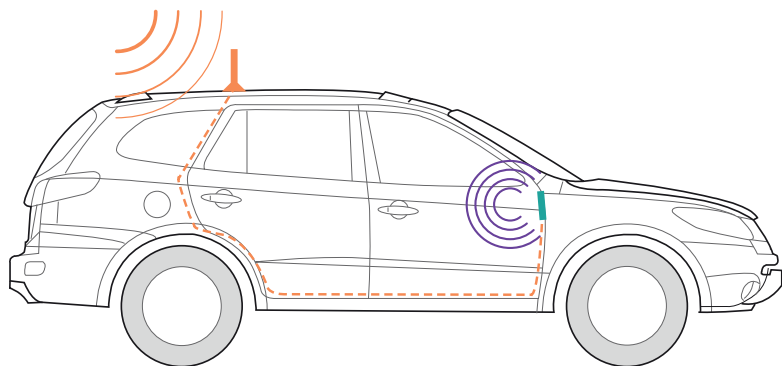

Installation

1. **1 Receives signal:** The powerful antenna reaches out to access a voice and 3G data signal, and delivers it to the booster.
2. **2 Boost signal:** The booster receives the signal, amplifies it, and serves as a relay between your phone and the nearest cell tower.
3. **3 Broadcasts signal:** Your devices get a stronger signal, and calls and data are fed through the booster back to the network.

Available Accessories

Optional Antenna Kits

⚠ See the individual product pages for applicable Prop 65 Warnings.

Package Dimensions

6.62 L x 2.75 W x 7.62 H

MASTER CARTON: 37 L x 17 W x 14 H | 55 lbs.

Support

2 Year Warranty from Purchase.

Website: <http://support.weboost.com>

Phone: +1 866 294 1660
Monday to Saturday

FOR PARTNER'S USE

UPC

470106_Drive3G-S_SS_Rev02_100518