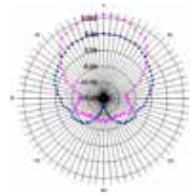

Building Antennas

Features

- Built-in ground plane
- Mounting hardware included
- For fixed installations

Signal Patterns

Panel Antennas when mounted vertically

H - Plane @ 806-894 MHz

H - Plane @ 1850-1990 MHz