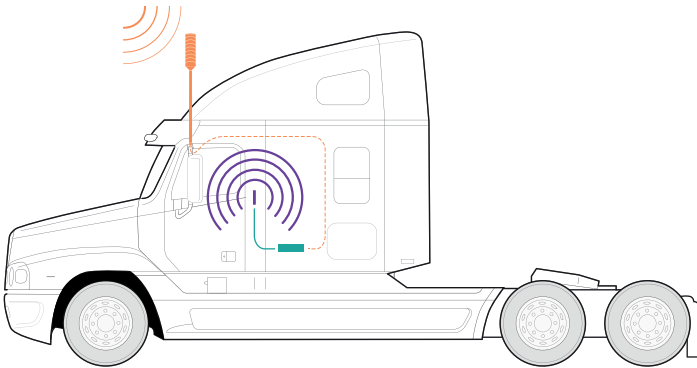

TRUCK AND COMMERCIAL