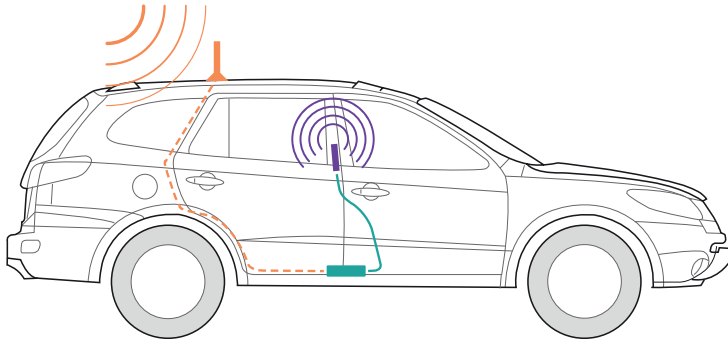

FAMILY VEHICLES