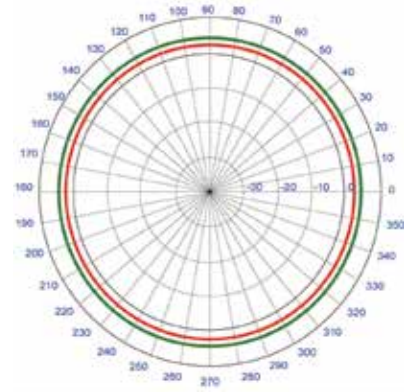

314405*
4G NMO Antenna
3.3-inch High gain, omni-directional antenna. Ideal for mobile and IoT installations. Works on both indoor/outdoor applications.

Features

- Mobile, marine and building use
- No ground plane required. Built-in ground plane allows for use on any surface - metal, fiberglass, wood, etc.
- Mounting options available for any application