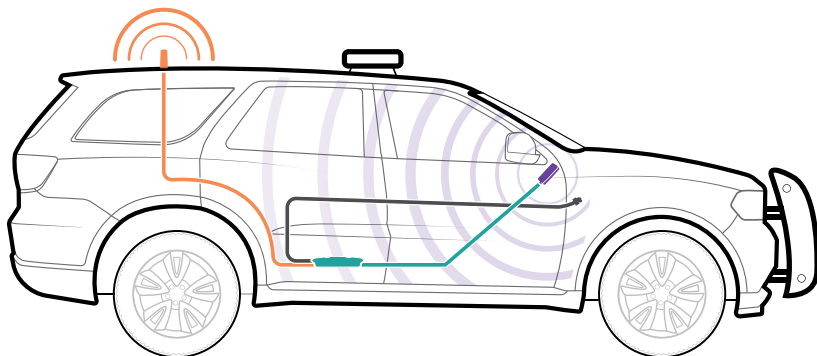

Installation

1. **1 Receives signal:** The powerful antenna reaches out to access all cellular voice and data, including 4G LTE and 3G, and delivers it to the booster.
2. **2 Boost signal:** The booster receives the signal, amplifies it, and serves as a relay between your phone and the nearest cell tower.
3. **3 Broadcasts signal:** Your devices get a stronger signal, and calls and data are fed through the booster back to the network.

Available Accessories

⚠ See the individual product pages for applicable Prop 65 Warnings.