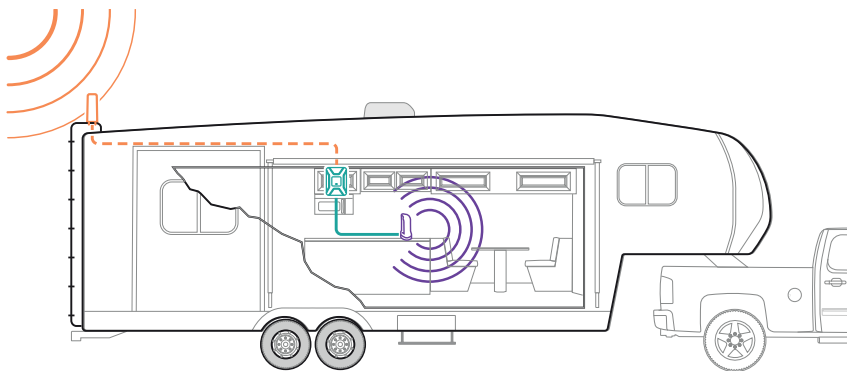

Installation

1. **1 Receives signal:** The powerful antenna reaches out to access a voice and 3G, 4G, and LTE data signal, and delivers it to the booster.
2. **2 Boost signal:** The booster receives the signal, amplifies it, and serves as a relay between your phone and the nearest cell tower.
3. **3 Broadcasts signal:** Your devices get a stronger signal, and calls and data are fed through the booster back to the network.

Package Dimensions

10.25 L x 7.25 W x 11.5 H

MASTER CARTON: 28 L x 19 W x 11 H | 33 lbs. | QTY 5

FOR PARTNER'S USE

Support

2 Year Warranty from Purchase.

Website: <http://support.weboost.com>

Phone: +1 866 294 1660
Monday to Saturday

UPC