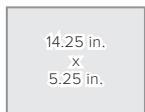

Inside Antenna
Upgrade Kit
(304447)

⚠ See the individual product pages for applicable Prop 65 Warnings.

Package Dimensions

14.25 L x 5.25 W x 11 H

FRONT

SIDE

TOP/BOTTOM

WEIGHT