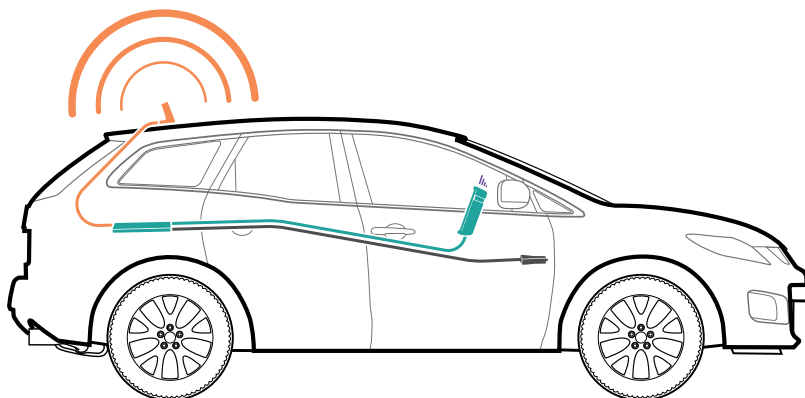

Installation

1. 1 **Receives signal:** The powerful antenna reaches out to access a voice and 3G, 4G, and LTE data signal, and delivers it to the booster.
2. 2 **Boost signal:** The booster receives the signal, amplifies it, and serves as a relay between your phone and the nearest cell tower.
3. 3 **Broadcasts signal:** Your devices get a stronger signal, and calls and data are fed through the booster back to the network.

Available Accessories

Optional Antenna Kits

Not available at this time.

Package Dimensions

7.6 L x 3 W x 9.5 H

MASTER CARTON: 27.5 L x 11 W x 19.6 H | 39.72 lbs.

Support

2 Year Warranty from Purchase.

Website: <http://support.weboost.com>

Phone: +1 866 294 1660
Monday to Saturday

FOR PARTNER'S USE

UPC

470135_DriveSleek_SS_Rev03_100518