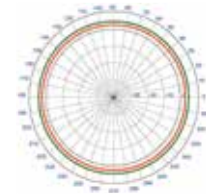

H - Plane @ 806-894 MHz

H - Plane @ 1850-1990 MHz

Signal Patterns

Omni-directional when mounted vertically

H - Plane @ 850 MHz

H - Plane @ 1920 MHz

304412
304419

50 ohm & 75 ohm
311135 & 311155 wall mount
304451 & 304471 ceiling mount
304472 window mount