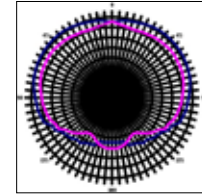

Low Profile & Ultra-Slim Antennas

Features

- Low profile antennas for discreet installation
- Includes mounting options

Signal Patterns

311106, 314401
 Omni-directional when mounted vertically
 H - Plane @ 850 MHz
 H - Plane @ 1920 MHz