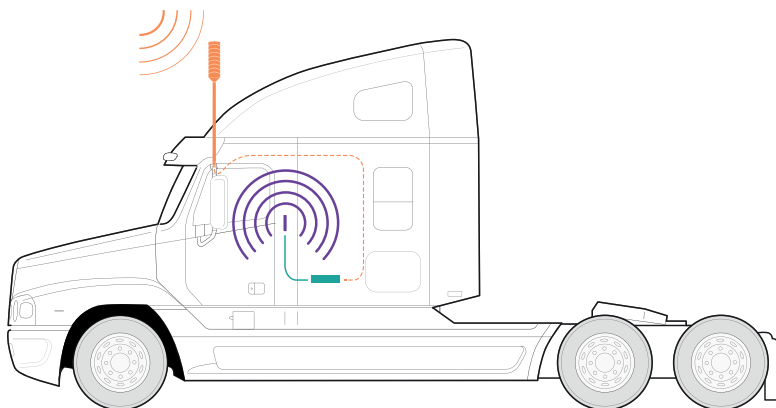

Installation

1. **1 Receives signal:** The powerful antenna reaches out to access a voice and 3G, 4G, and LTE data signal, and delivers it to the booster.
2. **2 Boost signal:** The booster receives the signal, amplifies it, and serves as a relay between your phone and the nearest cell tower.
3. **3 Broadcasts signal:** Your devices get a stronger signal, and calls and data are fed through the booster back to the network.

Available Accessories

Optional Antenna Kits

⚠ See the individual product pages for applicable Prop 65 Warnings.

Package Dimensions

21.75 L x 1.50 W x 3.50 H

1.50 in.
x
3.50 in.

FRONT

21.75 in.
x
3.50 in.

SIDE

1.50 in.
x
21.75 in.

TOP/BOTTOM

4.968 lbs.

WEIGHT

MASTER CARTON: 22.50 x 19.00 x 13.5 | 30.780 Lbs. | QTY 5

Support

2 Year Warranty from Purchase.

Website: <http://support.weboost.com>

Phone: +1 866 294 1660
Monday to Saturday

FOR PARTNER'S USE

UPC