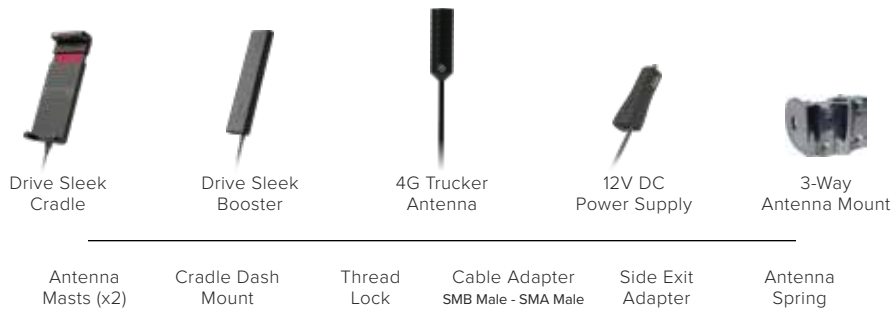

Kit Includes

About

The weBoost **Drive Sleek OTR** cellular signal booster improves voice and 4G/LTE and 3G data speeds inside your semi-truck, wherever the road takes you.

Designed specifically for today's connected truck driver, this kit combines the popular Drive Sleek cradle booster along with our best-performing 4G Trucker Antenna in a versatile, cost-effective communications solution.

The included 4G Trucker Antenna is compatible with all 3/8" x 24 CB antenna mounting points on the truck, or any after-market CB antenna mount.

This cellular signal booster delivers the maximum signal gain allowed by the FCC for cellular cradle boosters and comes with all components needed in one package, making DIY installation a breeze. Like all weBoost products, the Drive Sleek OTR come with a 2-year warranty.

Specifications

MODEL NUMBER	470235*	
FREQUENCIES	Band 12/17	700 MHz
	Band 13	700 MHz
	Band 5	850 MHz
	Band 4	1700/2100 MHz
	Band 2	1900 MHz
MAX GAIN	23 dB	
IMPEDANCE	50 Ohm	
USB PORT POWER	5 V, 2.1 A	
POWER TO BOOSTER	12 V / 1.5 A	
CONNECTORS	SMB	
DIMENSIONS	.65 x 1.60 x 7 in	
WEIGHT	.55 lbs