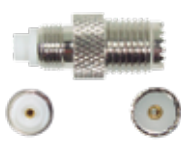

Cables and Connectors

FME Female - TNC Female Connector
971104*

FME Female - Mini UHF Female Connector
971103*

FME Male - TNC Male Connector
971106*

N Female - FME Male Connector
971108**

N Female - FME Female Connector
971107*