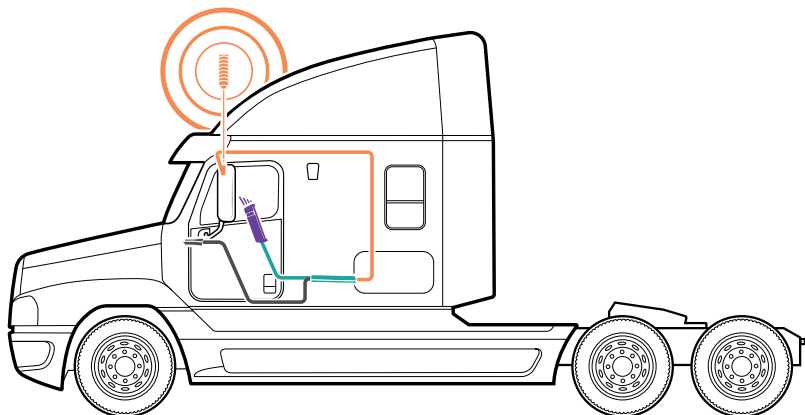

Installation

1. **1 Receives signal:** The powerful antenna reaches out to access a voice and 3G, 4G, and LTE data signal, and delivers it to the booster.
2. **2 Boost signal:** The booster receives the signal, amplifies it, and serves as a relay between your phone and the nearest cell tower.
3. **3 Broadcasts signal:** Your cellular phone gets a stronger signal, and calls (plus data) are fed through the booster, back to the cellular network.

Available Accessories

Optional Antenna Kits

Not available accessories at this time.

Package Dimensions

21.75 L x 12.25 W x 3.50 H

MASTER CARTON: 22.5 L x 19 W x 13.5 H | 29.870 lbs. | QTY 5

Support

2 Year Warranty from Purchase.

Website: <http://support.weboost.com>

Phone: +1 866 294 1660
Monday to Saturday

FOR PARTNER'S USE

UPC