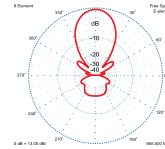

Yagi Antennas - High-gain, directional antennas

301111 Yagi 800 MHz

Our highest gain antenna for the 800 MHz band