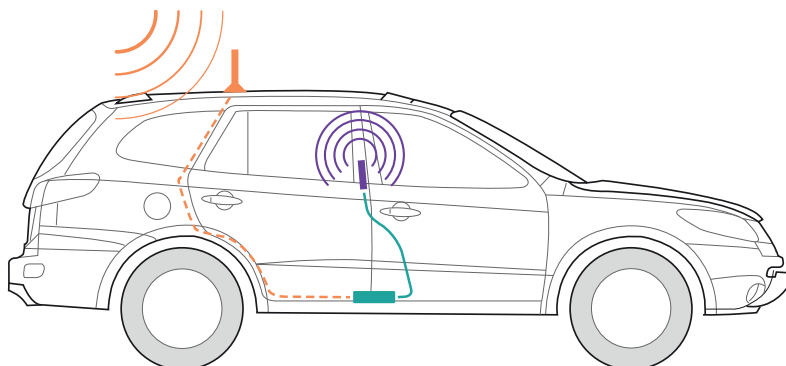

Installation

1. **1 Receives signal:** The powerful antenna reaches out to access a voice and 3G, 4G, and LTE data signal, and delivers it to the booster.
2. **2 Boost signal:** The booster receives the signal, amplifies it, and serves as a relay between your phone and the nearest cell tower.
3. **3 Broadcasts signal:** Your devices get a stronger signal, and calls and data are fed through the booster back to the network.

Available Accessories

Optional Antenna Kits

⚠ See the individual product pages for applicable Prop 65 Warnings.

Package Dimensions

4 L x 6.25 W x 8 H

FRONT

SIDE

TOP/BOTTOM

1.945 lbs.

WEIGHT

MASTER CARTON: 25 L x 17 W x 16 H | 54 lbs.

Support

2 Year Warranty from Purchase.

Website: <http://support.weboost.com>

Phone: +1 866 294 1660
Monday to Saturday

FOR PARTNER'S USE

UPC

470510_Drive4G-X_SS_Rev04_100518