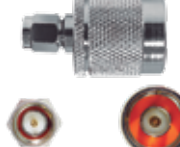

FME Male - N Male Connector
971113*

SMA Male to FME Male Connector
971119*

N Female - N Female Barrel Connector
971117*

F Female - F Female Connector for RG6 Cable
971129*

N Male - F Female Connector
971128*