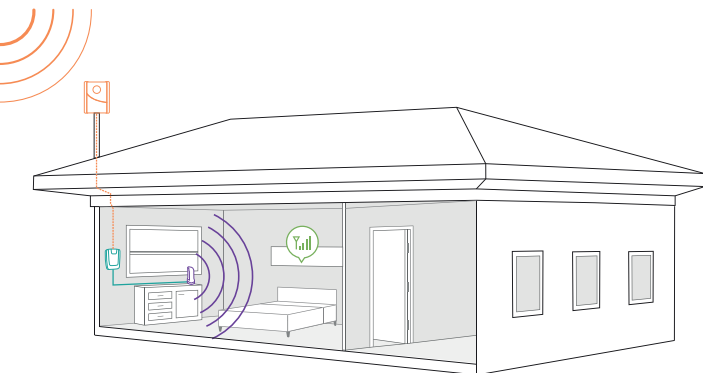

weBoost devices are able to capture an exterior signal—even one that is far away—and amplify it in your car, home, or office. weBoost devices work on every network, for any carrier, to give you up to 32x your cell signal strength.

UP TO 7,500 sq. ft. COVERAGE

UP TO 5,000 sq. ft. COVERAGE

UP TO 1,500 sq. ft. COVERAGE

How to boost a cell signal

Signal boosters increase cell signal by collecting signals with a powerful antenna, delivering those signals to the booster, amplifying the cell signals so your devices receive them, and delivering your device's boosted signals back to the cell tower.