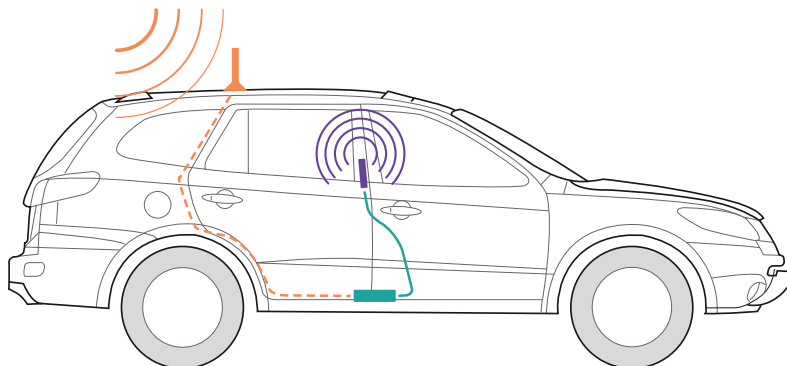

Installation

1. **1 Receives signal:** The powerful antenna reaches out to access a voice and 3G, 4G, and LTE data signal, and delivers it to the booster.
2. **2 Boost signal:** The booster receives the signal, amplifies it, and serves as a relay between your phone and the nearest cell tower.
3. **3 Broadcasts signal:** Your devices get a stronger signal, and calls and data are fed through the booster back to the network.

Available Accessories

Optional Antenna Kits

⚠ See the individual product pages for applicable Prop 65 Warnings.

Package Dimensions

4 L x 6.25 W x 8 H

MASTER CARTON: 25 L x 16 W x 14.5 H | 64 lbs.

Support

2 Year Warranty from Purchase.

Website: <http://support.weboost.com>

Phone: +1 866 294 1660
Monday to Saturday

FOR PARTNER'S USE

UPC

470121_Drive4G-M_SS_Rev04_100518