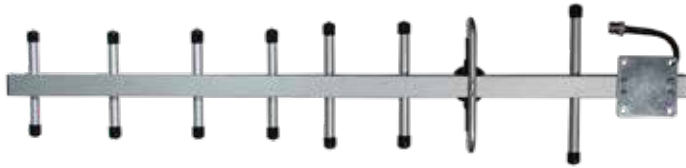

Yagi Antennas - High-gain, directional antennas

301111 Yagi 800 MHz

Our highest gain antenna for the 800 MHz band