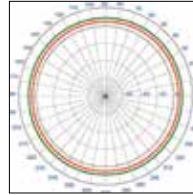

Low Profile & Ultra-Slim Antennas

Features

- Low profile antennas for discreet installation
- Includes mounting options

Signal Patterns

311106, 314401
Omni-directional when mounted vertically
H - Plane @ 850 MHz
H - Plane @ 1920 MHz