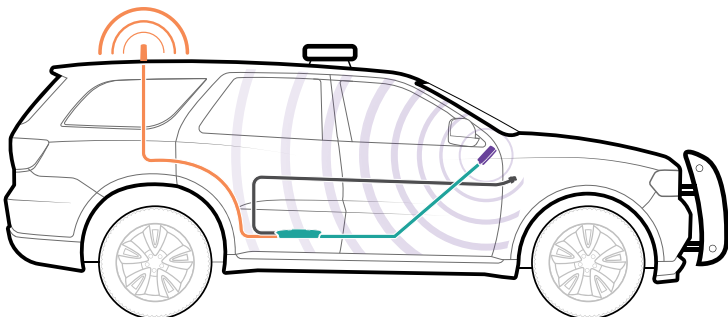

weBoost devices are able to capture an exterior signal—even one that is far away—and amplify it in your car, home, or office. weBoost devices work on every network, for any carrier, to give you up to 32x your cell signal strength.

FAMILY VEHICLES

TRUCK AND COMMERCIAL

RECREATIONAL VEHICLES

FLEET VEHICLES

How to boost a cell signal

Signal boosters increase cell signal by collecting signals with a powerful antenna, delivering those signals to the booster, amplifying the cell signals so your devices receive them, and delivering your device's boosted signals back to the cell tower.

1 RECEIVES SIGNAL

The powerful antenna reaches out to access a voice and 4G/3G data signal, and delivers it to the booster.

2 BOOST SIGNAL

The booster receives the signal, amplifies it, and serves as a relay between your phone and the nearest cell tower.