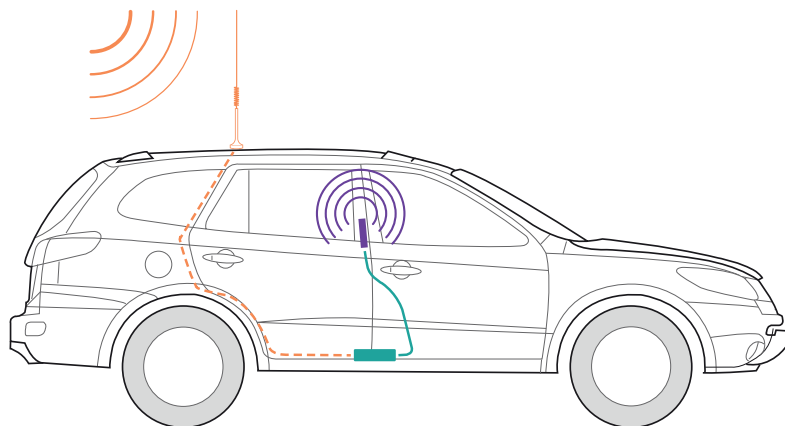

Installation

1. **1 Receives signal:** The powerful antenna reaches out to access a voice and 3G data signal, and delivers it to the booster.
2. **2 Boost signal:** The booster receives the signal, amplifies it, and serves as a relay between your phone and the nearest cell tower.
3. **3 Broadcasts signal:** Your devices get a stronger signal, and calls and data are fed through the booster back to the network.

Available Accessories

Optional Antenna Kits

⚠ See the individual product pages for applicable Prop 65 Warnings.

Package Dimensions

14 L x 6.75 W x 1.75 H

MASTER CARTON: 25 L x 18 W x 16 H | 68 lbs.

Support

2 Year Warranty from Purchase.

Website: <http://support.weboost.com>

Phone: +1 866 294 1660
Monday to Saturday

FOR PARTNER'S USE

UPC

470111_Drive3G-X_SS_Rev02_100518