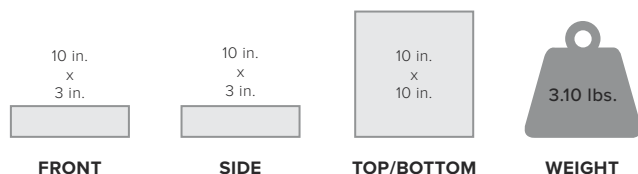

Available Accessories

NMO Soft Install Bundle
(900037)

⚠ See the individual product pages for applicable Prop 65 Warnings.

Package Dimensions

10 L x 10 W x 3 H

MASTER CARTON: 36 L x 17 W x 13 H | 42 lbs. | QTY 13