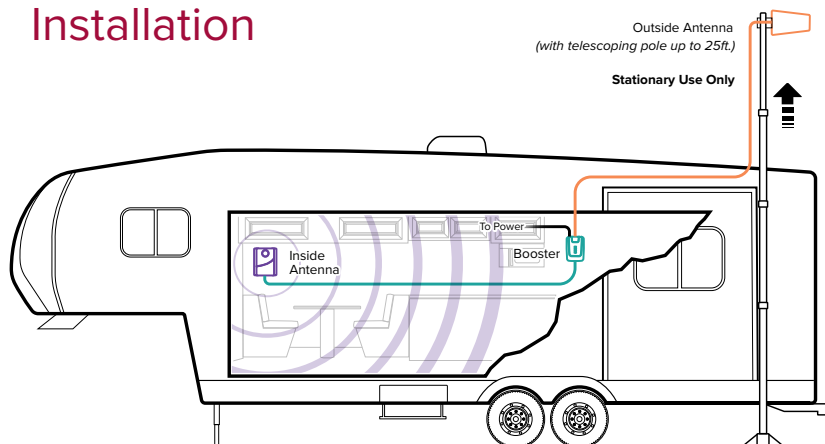

Installation

1. 1 **Receives signal:** The powerful antenna reaches out to access a voice and 3G, 4G, and LTE data signal, and delivers it to the booster.
2. 2 **Boost signal:** The booster receives the signal, amplifies it, and serves as a relay between your phone and the nearest cell tower.
3. 3 **Broadcasts signal:** Your devices get a stronger signal, and calls and data are fed through the booster back to the network.

Package Dimensions

Combo Box: 9.25 L x 9.5 W x 77 H

Support

2 Year Warranty from Purchase.

Website: <http://support.weboost.com>

Phone: +1 866 294 1660
Monday to Saturday

FOR PARTNER'S USE

UPC