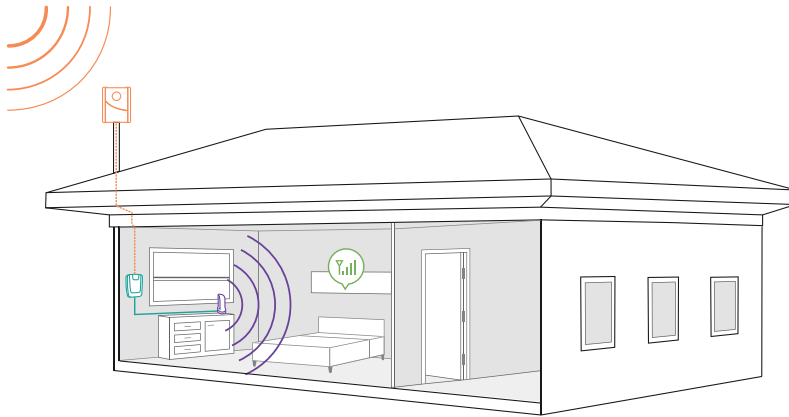

Installation

1. **1 Receives signal:** The powerful antenna reaches out to access a voice and 3G, 4G, and LTE data signal, and delivers it to the booster.
2. **2 Boost signal:** The booster receives the signal, amplifies it, and serves as a relay between your phone and the nearest cell tower.
3. **3 Broadcasts signal:** Your devices get a stronger signal, and calls and data are fed through the booster back to the network.

Available Accessories

Optional Antenna Kits

⚠ See the individual product pages for applicable Prop 65 Warnings.

Package Dimensions

5.25 L x 14.5 W x 11.25 H

MASTER CARTON: 25 L x 18 W x 16 H | 43 Lbs.

Support

2 Year Warranty from Purchase.

Website: <http://support.weboost.com>

Phone: +1 866 294 1660
Monday to Saturday

FOR PARTNER'S USE

UPC