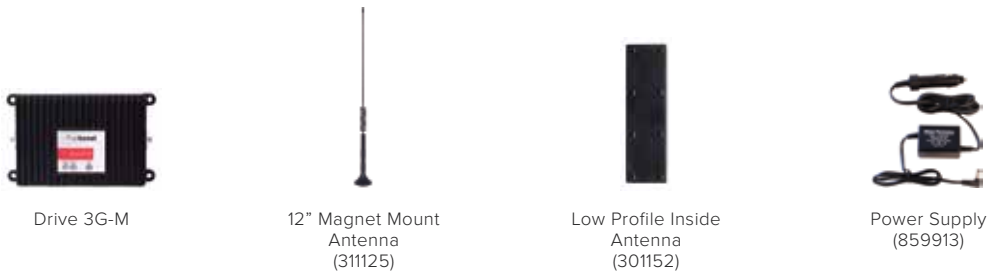

3G
FAST NETWORK SPEEDS

+
UP TO +50 dB GAIN

MULTI-USER WIRELESS BOOSTER

Kit Includes

About

The weBoost **Drive 3G-M** keeps all your cellular devices - including smartphones, tablets and laptops - seamlessly connected wherever you go. The 3G-M extends signal range, making cellular signal more reliable and data speeds more consistent. This allows for faster download speeds, fewer dropped calls, and up to 2 hours of additional talk time. The Drive 3G-M cell phone booster is FCC certified and works with all US cell carriers.