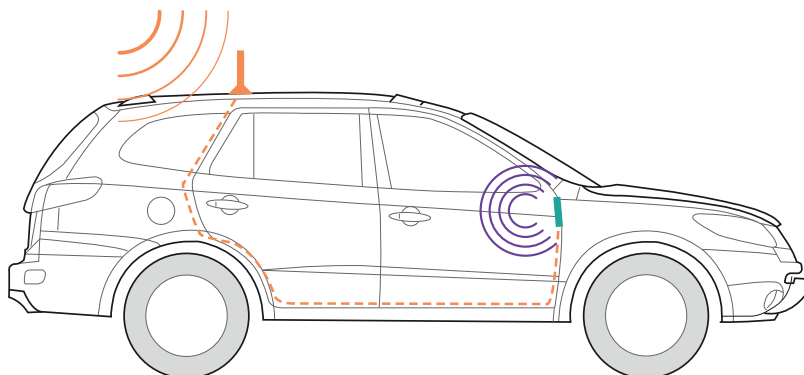

Installation

1. **1 Receives signal:** The powerful antenna reaches out to access a voice and 3G data signal, and delivers it to the booster.
2. **2 Boost signal:** The booster receives the signal, amplifies it, and serves as a relay between your phone and the nearest cell tower.
3. **3 Broadcasts signal:** Your devices get a stronger signal, and calls and data are fed through the booster back to the network.

Available Accessories

Optional Antenna Kits

⚠ See the individual product pages for applicable Prop 65 Warnings.

Package Dimensions

6.62 L x 3.18 W x 7.62 H

MASTER CARTON: 25 L x 19.25 W x 14.25 H | 48 lbs.

Support

2 Year Warranty from Purchase.

Website: <http://support.weboost.com>

Phone: +1 866 294 1660
Monday to Saturday

FOR PARTNER'S USE

UPC

470113_Drive3G-Flex_SS_Rev02_100518