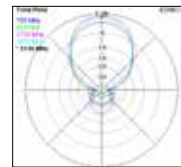

314475 75 ohm 314411 50 ohm

Wide Band
Directional Antenna

*⚠️ **WARNING:** Cancer and Reproductive Harm - www.P65Warnings.ca.gov.

†⚠️ **WARNING:** This product can expose you to chemicals including Nickel, which is known to the State of California to cause cancer, and Bisphenol A, which is known to the State of California to cause birth defects or other reproductive harm. For more information go to www.P65Warnings.ca.gov

SPECIFICATIONS

	Yagi	Log-Periodic	
PART NUMBER	301111*	314411*	314475*
Number of Elements	8	9	
Impedance	50 ohms		75 ohms
Max Power	50 watts	100 watts	
Polarization	Directional		
Connector	N-Female		F-Female
Material	Aluminum		
Length	32.5 inches / 82.6 centimeters	11.42 inches / 29 centimeters	
Weight	2.9 ounces / 0.081 kg (with mount)	3.31 lbs / 1.5 Kg	
Mount	Mounts on pipe with 0.5 inch to 1.5 inch diameter		
Wind Surface Area	<100 cm²	<465 cm²	
Brackets	Max OD 2 inches		

*⚠️ **WARNING:** Cancer and Reproductive Harm - www.P65Warnings.ca.gov.