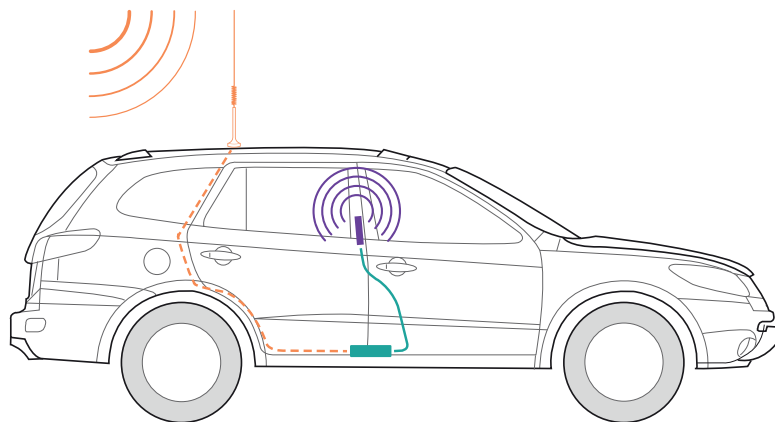

Installation

1. **1 Receives signal:** The powerful antenna reaches out to access a voice and 3G data signal, and delivers it to the booster.
2. **2 Boost signal:** The booster receives the signal, amplifies it, and serves as a relay between your phone and the nearest cell tower.
3. **3 Broadcasts signal:** Your devices get a stronger signal, and calls and data are fed through the booster back to the network.

Available Accessories

Optional Antenna Kits

⚠ See the individual product pages for applicable Prop 65 Warnings.

Package Dimensions

6.62 L x 1.75 W x 13.75 H

MASTER CARTON: 14.5 L x 16.6 W x 25 H | 68 lbs.

Support

2 Year Warranty from Purchase.

Website: <http://support.weboost.com>

Phone: +1 866 294 1660
Monday to Saturday

FOR PARTNER'S USE

UPC

470102_Drive3G-M_SS_Rev02_100518