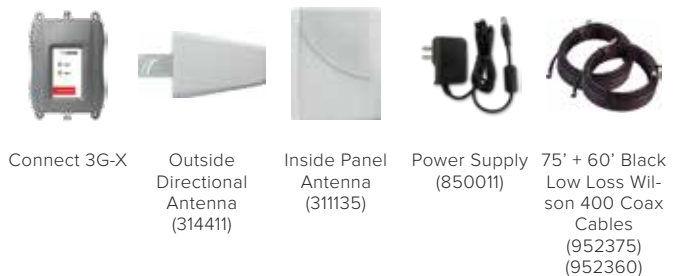

- 3G** FAST NETWORK SPEEDS
- 7,500 sq. ft.** COVERAGE
- +** UP TO +70 dB GAIN
- +** MULTI-USER WIRELESS BOOSTER

Kit Includes

Connect 3G-X Outside Directional Antenna (314411) Inside Panel Antenna (311135) Power Supply (850011) 75' + 60' Black Low Loss Wilson 400 Coax Cables (952375) (952360)