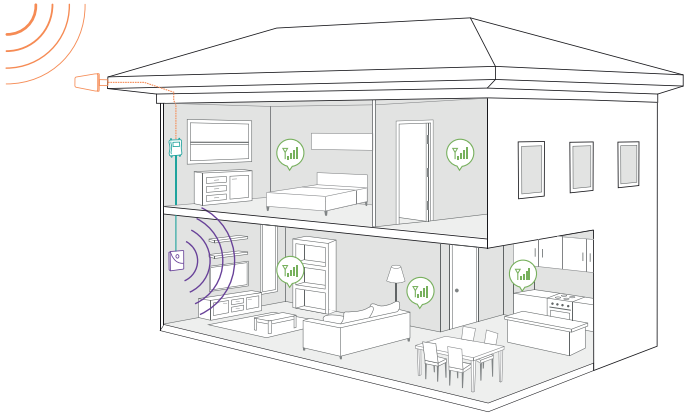

UP TO 7,500 sq. ft. COVERAGE

UP TO 5,000 sq. ft. COVERAGE