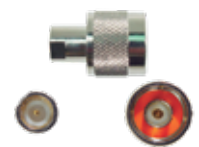

Cables and Connectors

FME Female - TNC Female Connector
971104*

FME Female - Mini UHF Female Connector
971103*

FME Male - TNC Male Connector
971106*

N Female - FME Male Connector
971108**

N Female - FME Female Connector
971107*