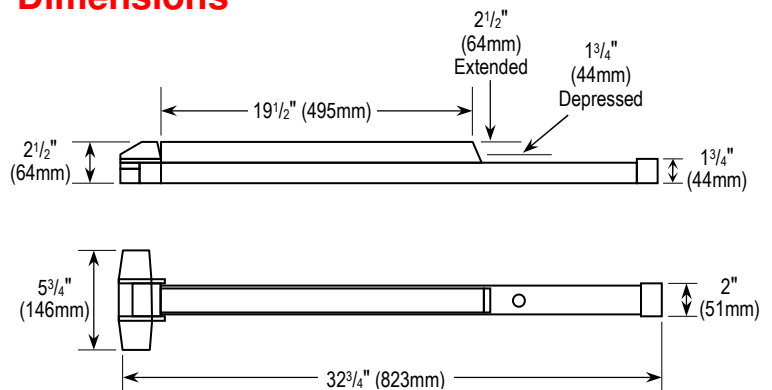

#### Features

- Allows exit from inside while locked from outside
- UL Listed
- Reversible, non-handed design
- For metal or wood doors up to 1 3/4" thick
- Stainless steel 3/4" throw latch bolt
- Hex-type 1/4-turn dogging lock allows the exit bar to be unlocked for extended periods of time
- Includes all hardware for typical installation
- Works with standard external door handle/lock devices
- Fits doors from 30" to 48" wide
- Heavy-duty steel construction
- Stainless steel spring

### Entry-Type Lever Trim

**SD-962HL-4A**

- Non-handed
- SC4, 6-pin lock
- Entry type
- Key locks & unlocks

#### Specifications

Model	SD-962AR-36A	SD-962BR-36A
Color	Silver	Black
Hand type	Non-handed	
Latch bolt	Stainless-steel, 3/4" throw	
Dead latch	Stainless-steel, 5/8"	
Strike	For 5/8" stop plus shim for 1/2" stop	
Spring	Stainless-steel	
Chassis	Steel	
Cover	High-density, rust-resistant alloy	
Rail assembly	Steel	
End cap	Steel	
Dogging	Hex-type dogging standard	

#### Dimensions